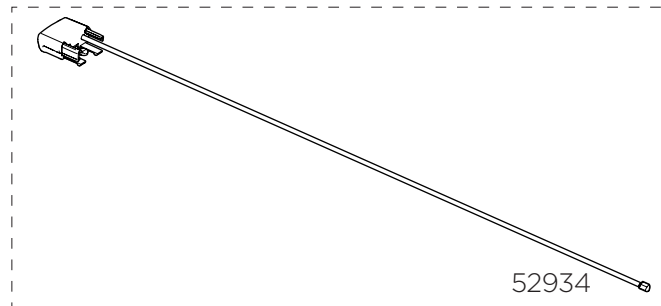

**Assembly bag Thule UpRide**  
52933

No N001-N250  
Sparepart No 1500001001 - 1500001250

**Thule Bike Rack Around-the-Bar Adapter**  
8898