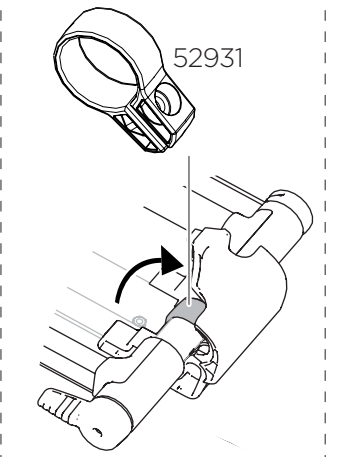

**Assembly bag Thule UpRide**  
52933

No N001-N250  
Sparepart No 1500001001 - 1500001250

**Thule Bike Rack Around-the-Bar Adapter**  
8898