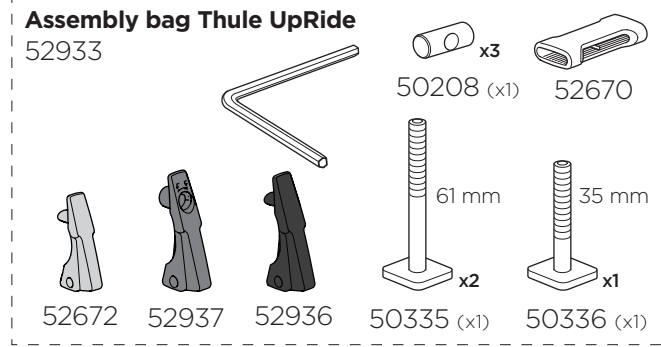

**Assembly bag Thule UpRide**  
52933

No N001-N250  
Sparepart No 1500001001 - 1500001250

**Thule Bike Rack Around-the-Bar Adapter**  
8898