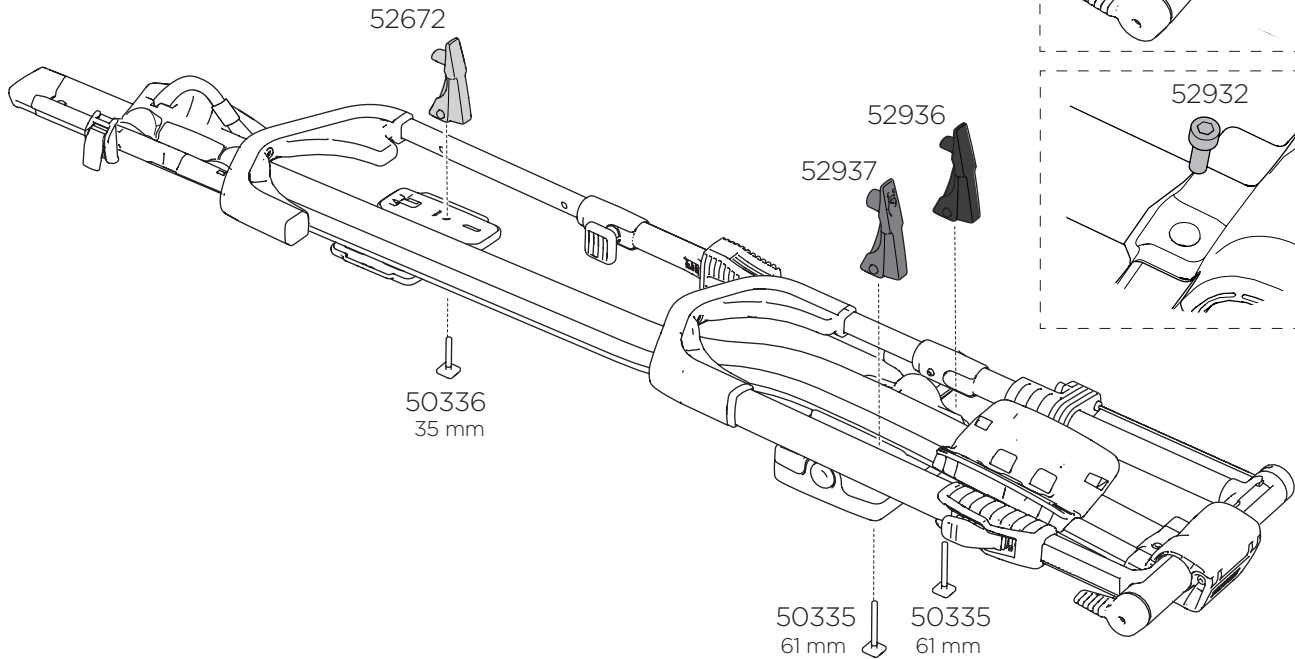

**Assembly bag Thule UpRide**  
52933

No N001-N250  
Sparepart No 1500001001 - 1500001250

**Thule Bike Rack Around-the-Bar Adapter**  
8898