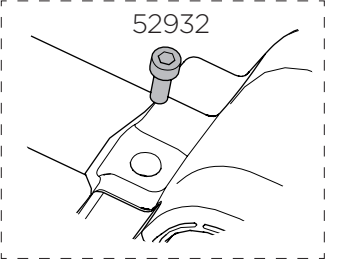

**Assembly bag Thule UpRide**  
52933

No N001-N250  
Sparepart No 1500001001 - 1500001250

**Thule Bike Rack Around-the-Bar Adapter**  
8898