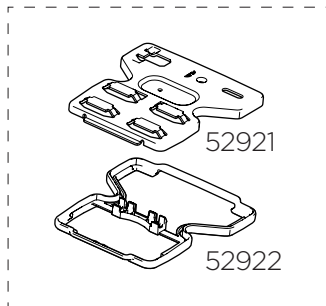

**Assembly bag Thule UpRide**  
52933

No N001-N250  
Sparepart No 1500001001 - 1500001250

**Thule Bike Rack Around-the-Bar Adapter**  
8898