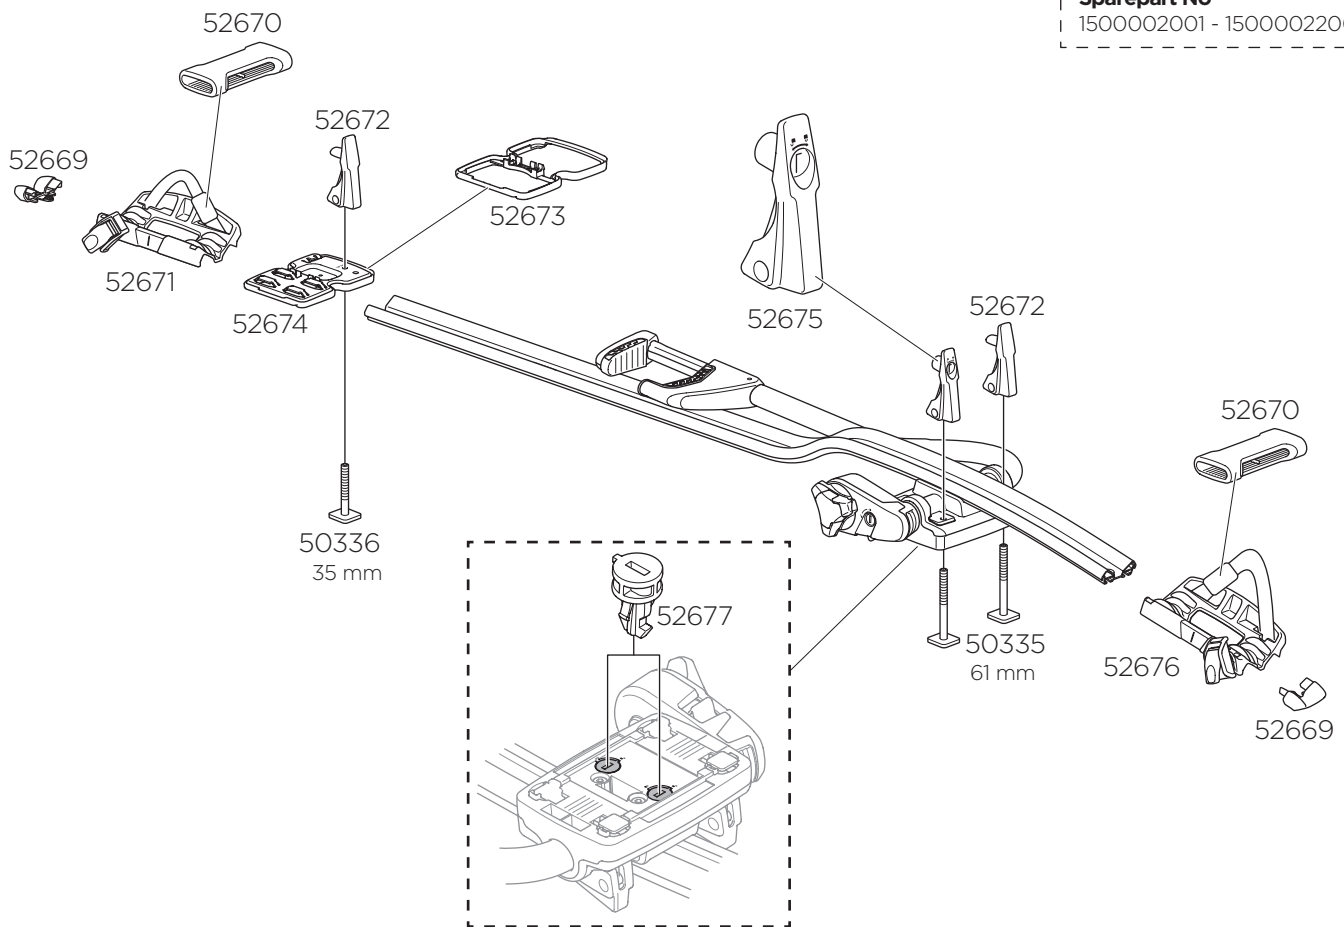

Key+Lock
= N....

No
N001-N200
Sparepart No
1500001001 - 1500001200

+

Key

No
N001-N200
Sparepart No
1500002001 - 1500002200

8895 Adapter Kit

52678