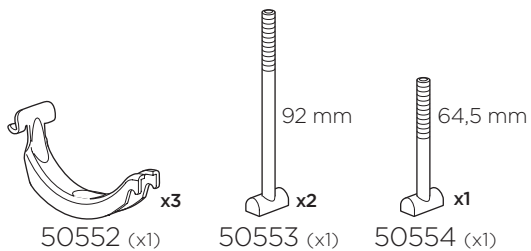

Key+Lock
= N....

No
N001-N200
Sparepart No
1500001001 - 1500001200

+

Key

No
N001-N200
Sparepart No
1500002001 - 1500002200

8895 Adapter Kit

52678